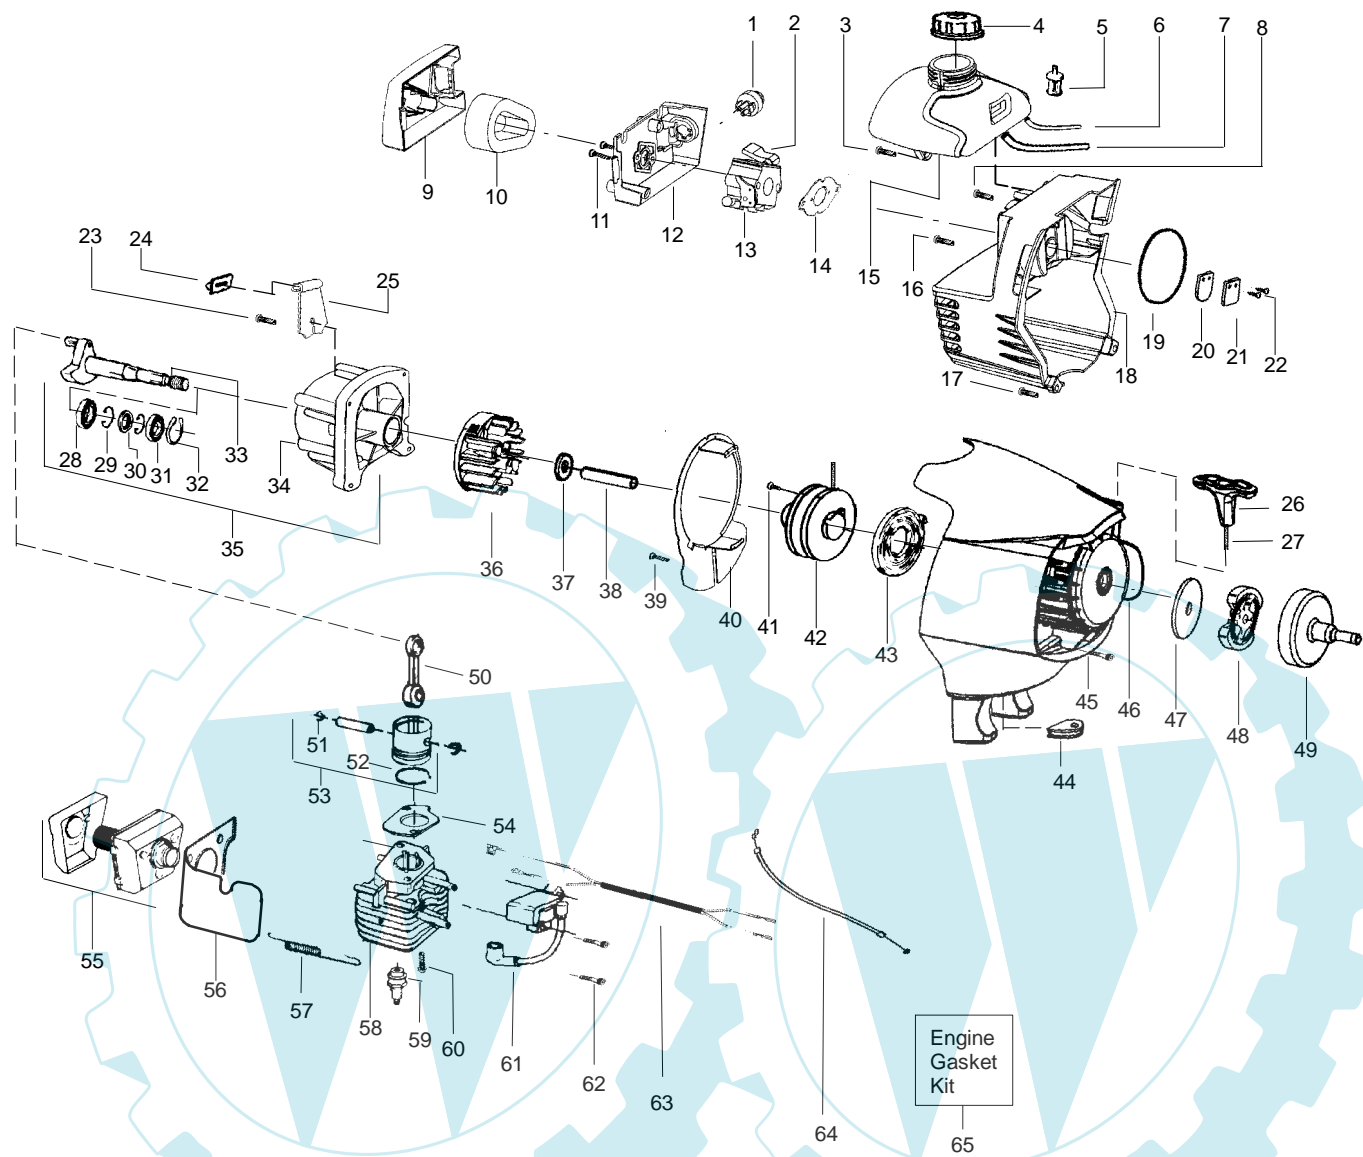

PARTS LIST NO. 530165282-01		McCULLOCH. PARTS LIST	MODEL(s) TM281
DATE 7/27/04	NEW		PAGE NO. 1
Note: Illustration may differ from actual model due to design changes			

WARNING
All repairs, adjustments and maintenance not described in the Operator's Manual must be performed by qualified service personnel.

Ref.	Part No.	Description	Ref.	Part No.	Description
1.	530015805	Screw-Alignment	21.	530056401	Wrench
2.	530015886	Screw-handle/fan hsg	22.	530015197	Nut
3.	530057983-02	Hsg.-Throttle (Right)	23.	530057559	Dustcup
4.	530016473-01	Spring-Lockout	24.	530095776	Assy-Hub/Arbor
5.	530058758-01	Lockout-Throttle	25.	530053241	Spring-Return
6.	530016326	Screw	26.	530401957	Retainer-Spool
7.	530057984-02	Hsg.-Throttle (Left)	27.	530095845	Assy-Wound Spool
8.	530069572	Kit-Switch	28.	530095846	Assy-TNG VI 5/16" -RH 2x
9.	530058843	Assy-Front Wire	Not Shown		
10.	530058759-01	Assy-Trigger	---	---	Manual-Operator
11.	530058754	Handle-Assist	530165119	530165119	Scan
12.	530016152	Wingnut	530165120	530165120	Euro
13.	530015786	Bolt	530165296-01	530165296-01	Euro II
14.	530071934-01	Kit-Upper Shaft Assy. (incl. flex shaft & coupler)	530165121	530165121	Euro III
15.	530016344	Screw	530165122	530165122	Euro IV
16.	530071929	Kit-Lower Shaft Assy.(incl. flex shaft)	530165297-01	530165297-01	Euro V
17.	530071949-01	Kit-Shield Ass'y. (Incl.18,19)	530165123	530165123	Turkish
18.	530052286	Line Limiter	530150143-01	530150143-01	Decal-Warning
19.	530015814	Screw-Line Limiter	530150142-01	530150142-01	Decal-Shaft
20.	530015820	Bolt			

✓ = NEW PART NUMBER FOR THIS IPL

★ = REFER TO THE SERVICE REFERENCE INDICATED FOR MORE INFORMATION. (LOCATED AT END OF IPL)

PARTS LIST NO. 530165282-01		MCCULLOCH . PARTS LIST	MODEL(s) TM281
DATE 7/27/04	NEW		NOTE: Illustration may differ from actual model due to design changes

✓ = NEW PART NUMBER FOR THIS IPL

★ = REFER TO THE SERVICE REFERENCE INDICATED FOR MORE INFORMATION. (LOCATED AT END OF IPL)