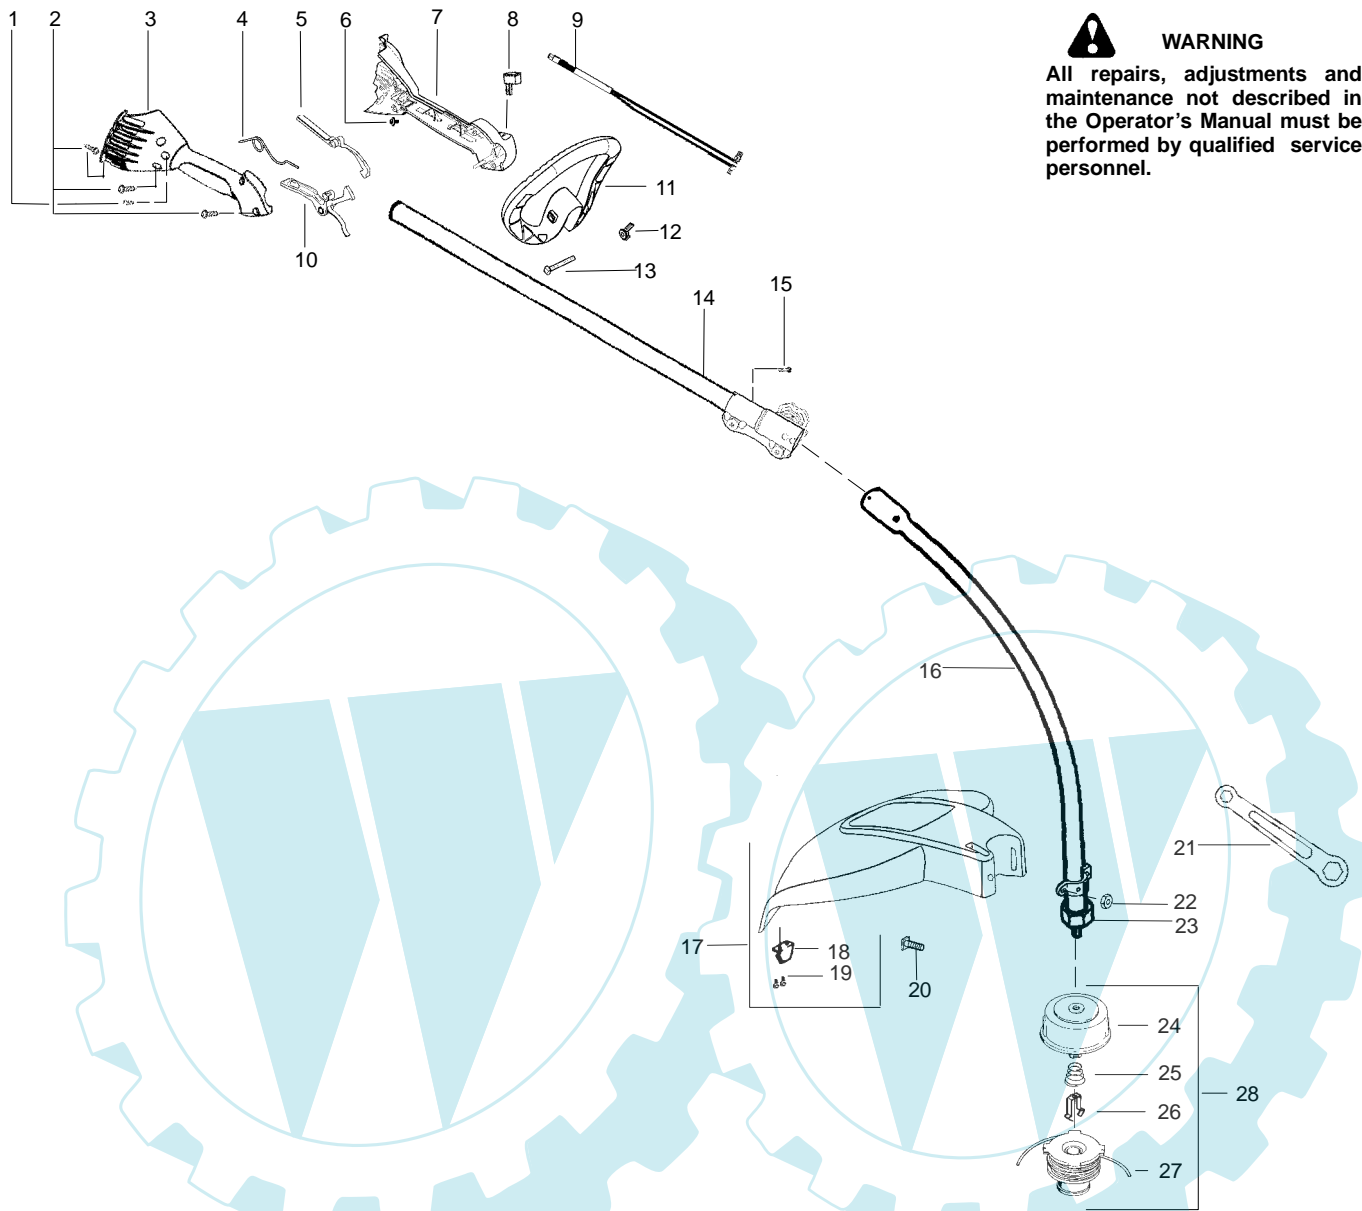

PARTS LIST NO. 530165282-01		McCULLOCH. PARTS LIST	MODEL(s) TM281
DATE 7/27/04	NEW		PAGE NO. 1
Note: Illustration may differ from actual model due to design changes			

WARNING
All repairs, adjustments and maintenance not described in the Operator's Manual must be performed by qualified service personnel.

Ref.	Part No.	Description	Ref.	Part No.	Description
1.	530015805	Screw-Alignment	21.	530056401	Wrench
2.	530015886	Screw-handle/fan hsg	22.	530015197	Nut
3.	530057983-02	Hsg.-Throttle (Right)	23.	530057559	Dustcup
4.	530016473-01	Spring-Lockout	24.	530095776	Assy-Hub/Arbor
5.	530058758-01	Lockout-Throttle	25.	530053241	Spring-Return
6.	530016326	Screw	26.	530401957	Retainer-Spool
7.	530057984-02	Hsg.-Throttle (Left)	27.	530095845	Assy-Wound Spool
8.	530069572	Kit-Switch	28.	530095846	Assy-TNG VI 5/16" -RH 2x
9.	530058843	Assy-Front Wire	Not Shown		
10.	530058759-01	Assy-Trigger	---	---	Manual-Operator
11.	530058754	Handle-Assist	530165119	530165119	Scan
12.	530016152	Wingnut	530165120	530165120	Euro
13.	530015786	Bolt	530165296-01	530165296-01	Euro II
14.	530071934-01	Kit-Upper Shaft Assy. (incl. flex shaft & coupler)	530165121	530165121	Euro III
15.	530016344	Screw	530165122	530165122	Euro IV
16.	530071929	Kit-Lower Shaft Assy.(incl. flex shaft)	530165297-01	530165297-01	Euro V
17.	530071949-01	Kit-Shield Ass'y. (Incl.18,19)	530165123	530165123	Turkish
18.	530052286	Line Limiter	530150143-01	530150143-01	Decal-Warning
19.	530015814	Screw-Line Limiter	530150142-01	530150142-01	Decal-Shaft
20.	530015820	Bolt			

✓ = NEW PART NUMBER FOR THIS IPL

★ = REFER TO THE SERVICE REFERENCE INDICATED FOR MORE INFORMATION. (LOCATED AT END OF IPL)

PARTS LIST NO. 530165282-01		MCCULLOCH . PARTS LIST	MODEL(s) TM281
DATE 7/27/04	NEW		NOTE: Illustration may differ from actual model due to design changes

✓ = NEW PART NUMBER FOR THIS IPL

★ = REFER TO THE SERVICE REFERENCE INDICATED FOR MORE INFORMATION. (LOCATED AT END OF IPL)